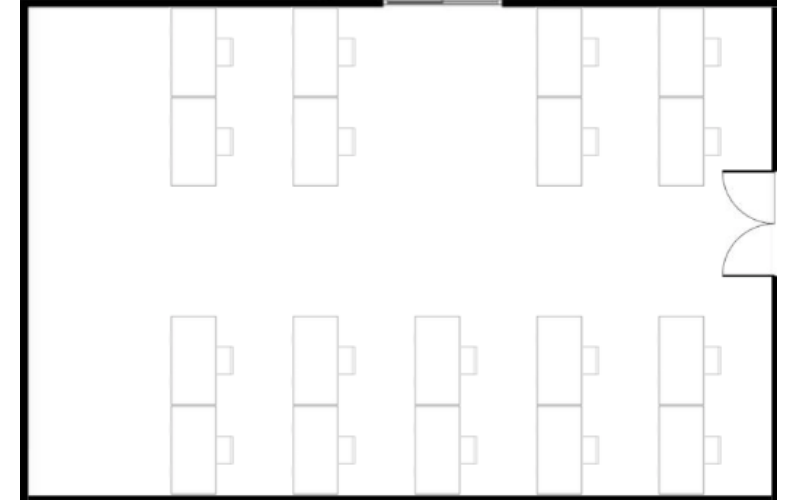

CLASSROOM
18