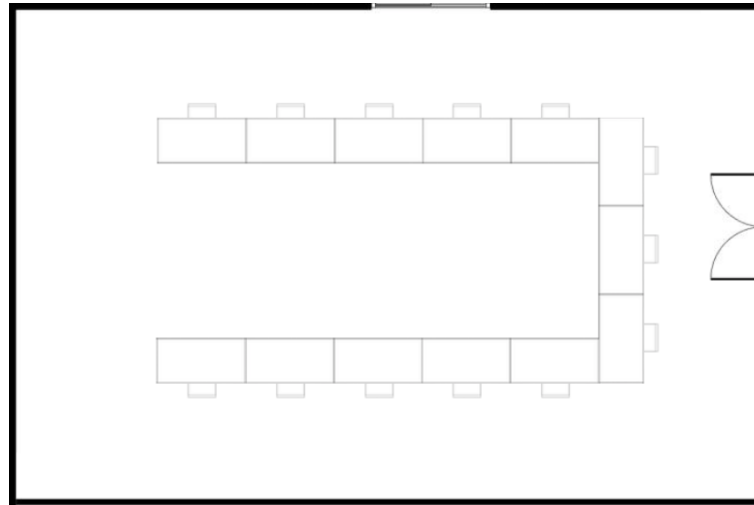

VECHT 2

GET THE MOST OUT OF YOUR MEETING WITH A HELPING HAND FROM US.

BOARDROOM

12

U SHAPE

13

HOLLOW SQUARE

16