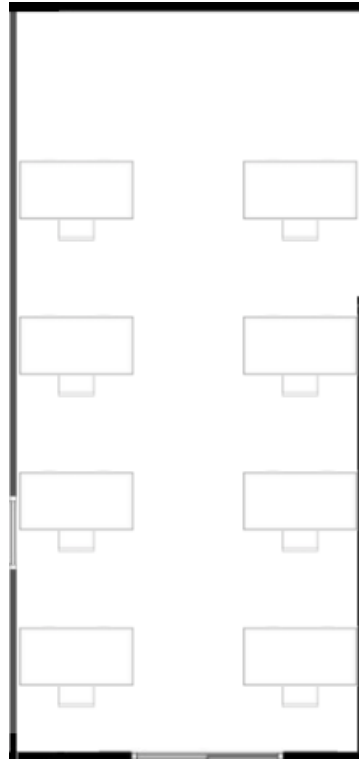

CLASSROOM

8