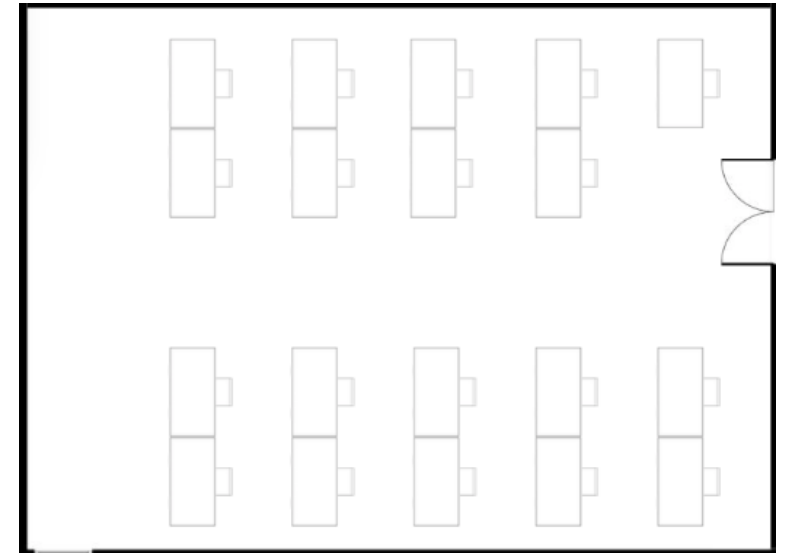

CLASSROOM
19

Above capacities are based on current estimations, pending your specific meeting requirements, audio visual, and government regulations at the time of your event.

TABLE SIZE IS 1,5M