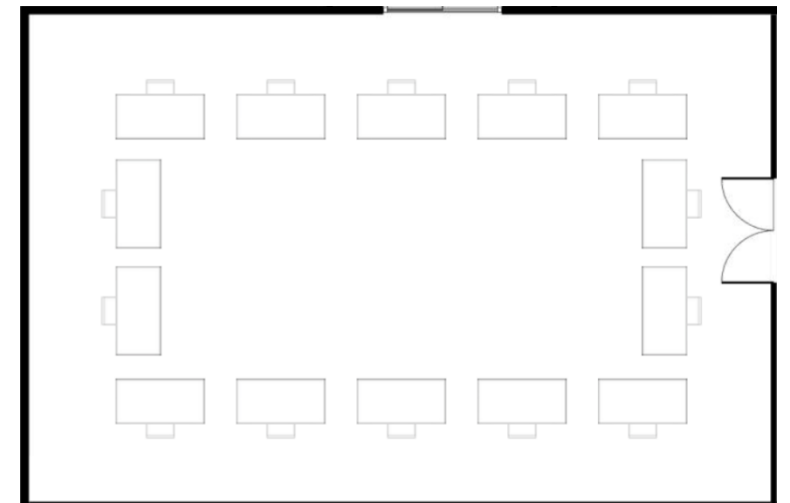

VECHT 2

GET THE MOST OUT OF YOUR MEETING WITH A HELPING HAND FROM US.

12

13

HOLLOW SQUARE

16