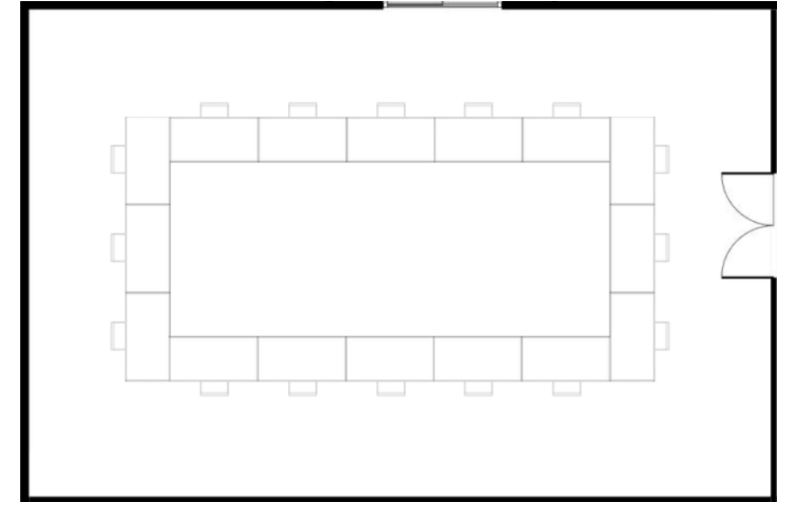

VECHT 2

GET THE MOST OUT OF YOUR MEETING WITH A HELPING HAND FROM US.

BOARDROOM

12

U SHAPE

13

HOLLOW SQUARE

16