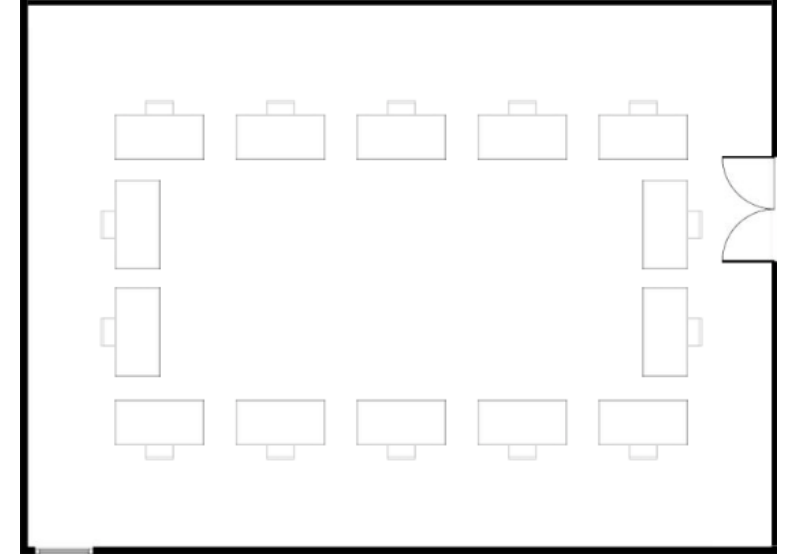

VECHT 3

GET THE MOST OUT OF YOUR MEETING WITH A HELPING HAND FROM US.

HOLLOW SQUARE
16