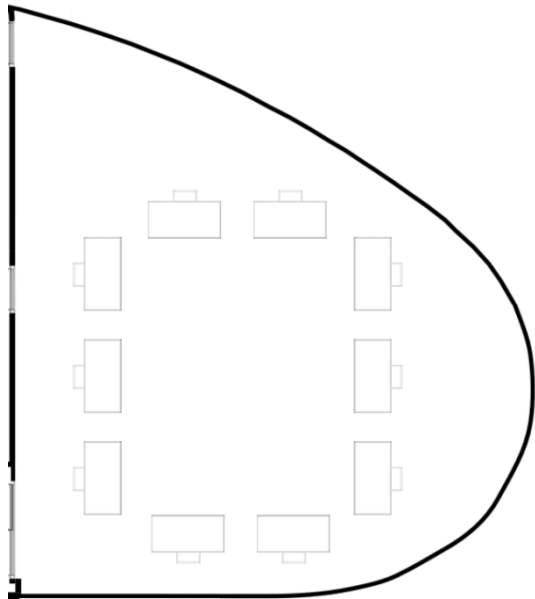

SINGEL

GET THE MOST OUT OF YOUR MEETING
WITH A HELPING HAND FROM US.

HOLLOW SQUARE
10