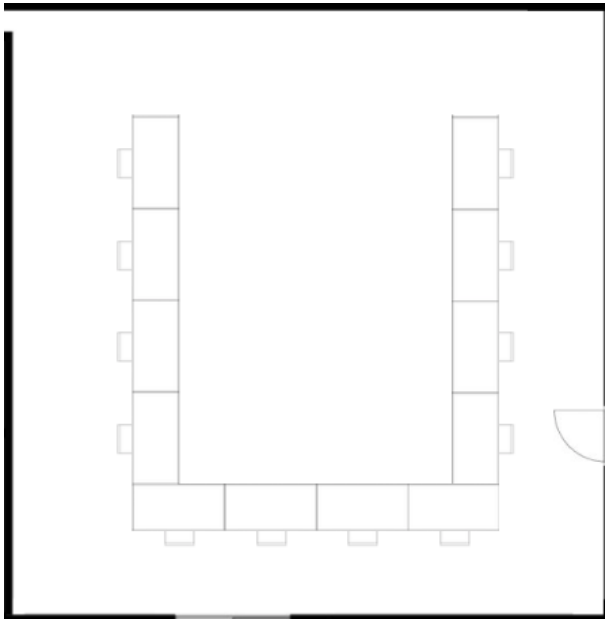

TABLE SIZE IS 1,5M

# EEM

GET THE MOST OUT OF YOUR MEETING  
WITH A HELPING HAND FROM US.

CLASSROOM  
16

U SHAPE  
9

U SHAPE  
12

Above capacities are based on current estimations, pending your specific meeting requirements, audio visual, and government regulations at the time of your event.