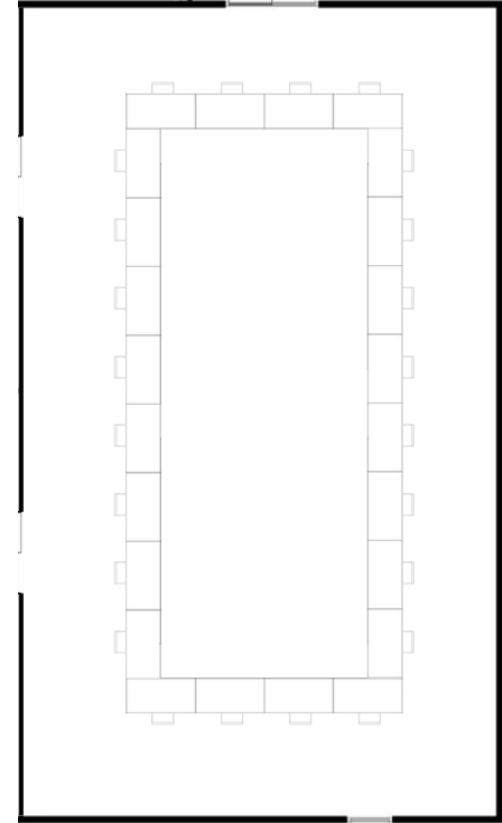

TABLE SIZE IS 1,5M

# VECHT 1

GET THE MOST OUT OF YOUR MEETING  
WITH A HELPING HAND FROM US.

U SHAPE  
16

U SHAPE  
20

HOLLOW SQUARE  
18

HOLLOW SQUARE  
24

# VECHT 2

20

Largest Room Capacity

104sqm

Meeting Room Size